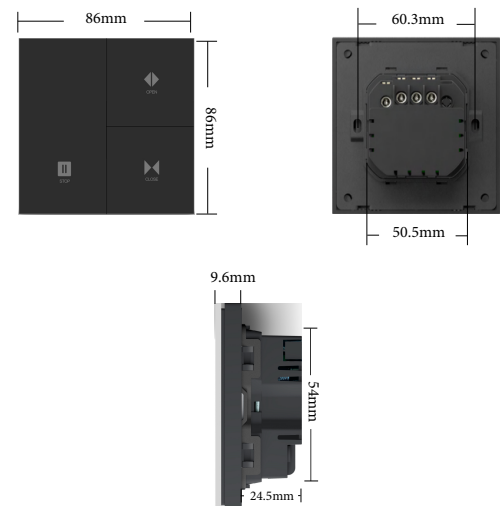

Product Dimensions

**Check Curtain motor specification before connecting and ensure load and line regulations as per specifications.

For the most up-to-date specs and warranty information, please visit www.ajsmartintegration.com AJ Smart Integrations | Al Jaber Complex | Office No:2|Nad Al Hamar|Dubai|UAE